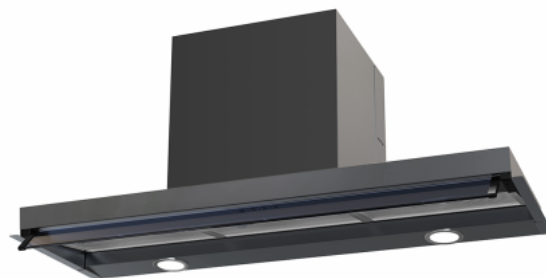

Item number: 513.21.0092.2

€ 912,30

EAN: 5703347533303

A

Integro 51 II Basic Antracit 90 cm is a built-in hood that is fully integrated into the wall cabinet. Simple installation and design.

Integro 51 II Basic Antracit 90 cm from Thermex is a fully integrated built-in hood designed for installation under a wall cabinet. Made of antracit painted steel with a tilting glass panel in the front, it features two decorative grease filters and two LED lamps. Cleaning is a simple affair - a quick wipe with a damp cloth, and the filters can be washed in the dishwasher. The installation is straightforward, as the hood replaces the bottom of the cabinet, making it easy to integrate into the kitchen's design.

The operation of Integro 51 II Basic Antracit is straightforward with push buttons. It offers three speed settings and an on/off function for the light, allowing the user to customize the suction power and lighting as needed.

With a suction capacity of up to 334 m³/h, Integro 51 II Basic Antracit can effectively handle the extraction of vapors and odors during cooking. At the same time, the noise level is kept low at only 55 dB(A), ensuring a comfortable and quiet operation, even during intensive use.

Specifications

Minimum airflow [m³/h]	184
Minimum-Soundpower [dB(A)]	55
Maximum-airflow [m³/h]	334
Maximum-Soundpower [dB(A)]	65
Energy consumption [W]	73
Control	Soft touch
Material	Black painted steel and Black glass